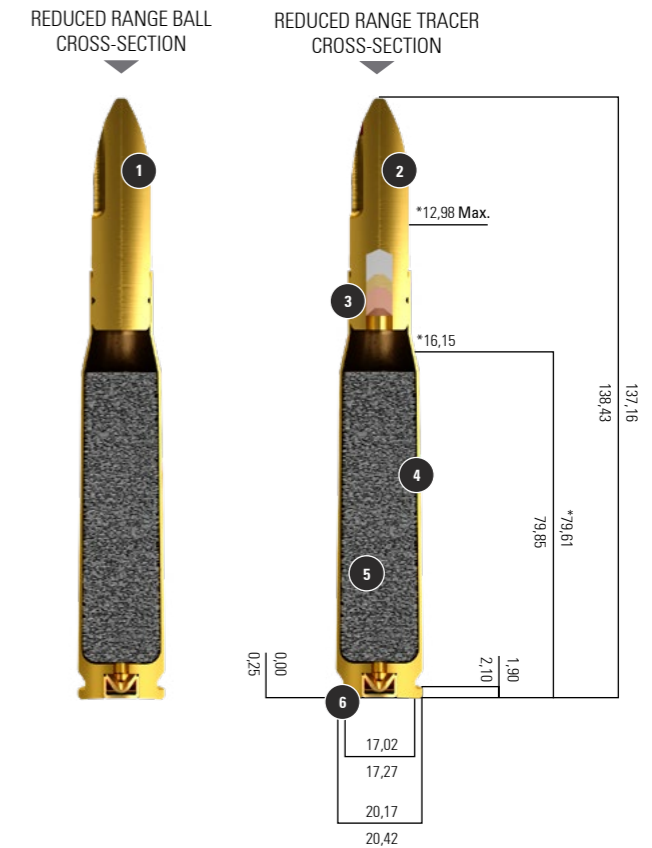

CBC .50 cal RR Ball and Tracer comply with 7.62 x 51 mm M80 safety template, with maximum range not exceeding 3.500 m, or half of the maximum range comparing to the standard .50 NATO Ball ammunition. Both RR Ball and Tracer have matching ballistic trajectories with standard .50 NATO Ball up to 900 m (figure 1).

The product performance is achieved due to a special aerodynamic bullet design, that causes the projectile's spin velocity to decrease during flight, progressively reducing its gyroscopic and dynamic stability.

The CBC .50 cal RR cartridges were successfully tested against the complete NATO qualification program and have been fielded by several NATO and allied countries.

Figure 1 - Maximum range comparison between .50 caliber (RR) and .50 NATO caliber.

## COMPOSITION

1	PROJECTILE BALL	MONOLITHIC BRASS BULLET FRONTAL FLUTES
2	PROJECTILE TRACER	MONOLITHIC BRASS BULLET FRONTAL FLUTES RED TIP IDENTIFICATION
3	TRACE PERFORMANCE	UP TO 1500 m
4	CASE	BRASS (CU <sub>70</sub> ZN <sub>30</sub> )
5	PROPELLANT	SINGLE BASE, REACH COMPLIANT
6	PRIMER	PERCUSSION, BOXER TYPE, CRIMPED AND SEALED