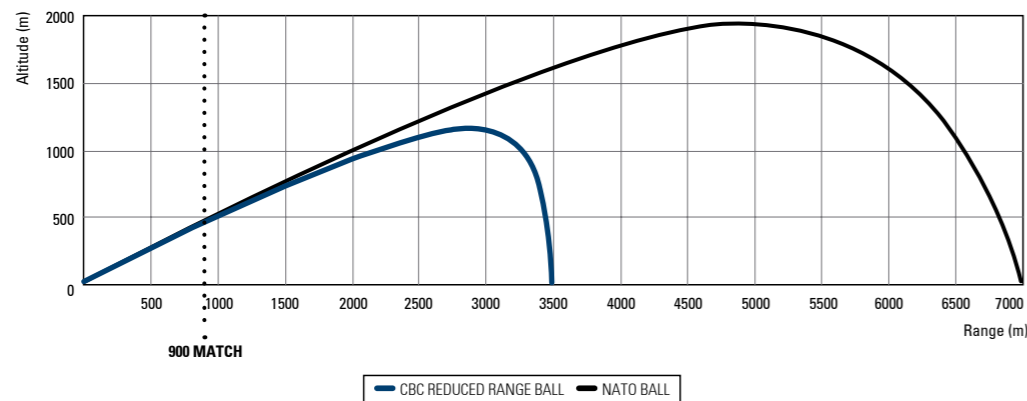

REDUCED RANGE

INTRODUCTION

CBC Reduced Range (RR) ammunition was design for tactical operations in sensitive populated surrounding and for training in space constrained firing ranges. By reducing the overall Safety Danger Zone (SDZ), the technology mitigates risk of collateral damage and provides greater logistic efficiency and range availability.

CBC .50 cal RR Ball and Tracer comply with 7.62 x 51 mm M80 safety template, with maximum range not exceeding 3.500 m, or half of the maximum range comparing to the standard .50 NATO Ball ammunition. Both RR Ball and Tracer have matching ballistic trajectories with standard .50 NATO Ball up to 900 m (figure 1).

The product performance is achieved due to a special aerodynamic bullet design, that causes the projectile's spin velocity to decrease during flight, progressively reducing its gyroscopic and dynamic stability.

The CBC .50 cal RR cartridges were successfully tested against the complete NATO qualification program and have been fielded by several NATO and allied countries.

Figure 1 - Maximum range comparison between .50 caliber (RR) and .50 NATO caliber.