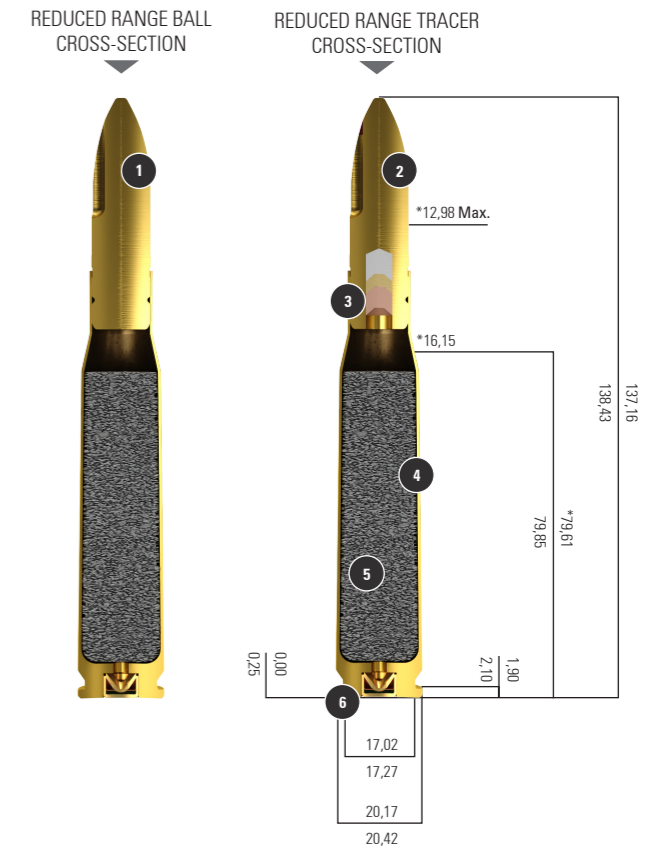

CBC .50 cal RR Ball and Tracer comply with 7.62 x 51 mm M80 safety template, with maximum range not exceeding 3.500 m, or half of the maximum range comparing to the standard .50 NATO Ball ammunition. Both RR Ball and Tracer have matching ballistic trajectories with standard .50 NATO Ball up to 900 m (figure 1).

The product performance is achieved due to a special aerodynamic bullet design, that causes the projectile's spin velocity to decrease during flight, progressively reducing its gyroscopic and dynamic stability.

The CBC .50 cal RR cartridges were successfully tested against the complete NATO qualification program and have been fielded by several NATO and allied countries.

Figure 1 - Maximum range comparison between .50 caliber (RR) and .50 NATO caliber.

## COMPOSITION

1	PROJECTILE BALL	MONOLITHIC BRASS BULLET FRONTAL FLUTES
2	PROJECTILE TRACER	MONOLITHIC BRASS BULLET FRONTAL FLUTES RED TIP IDENTIFICATION
3	TRACE PERFORMANCE	UP TO 1500 m
4	CASE	BRASS (CU <sub>70</sub> ZN <sub>30</sub> )
5	PROPELLANT	SINGLE BASE, REACH COMPLIANT
6	PRIMER	PERCUSSION, BOXER TYPE, CRIMPED AND SEALED