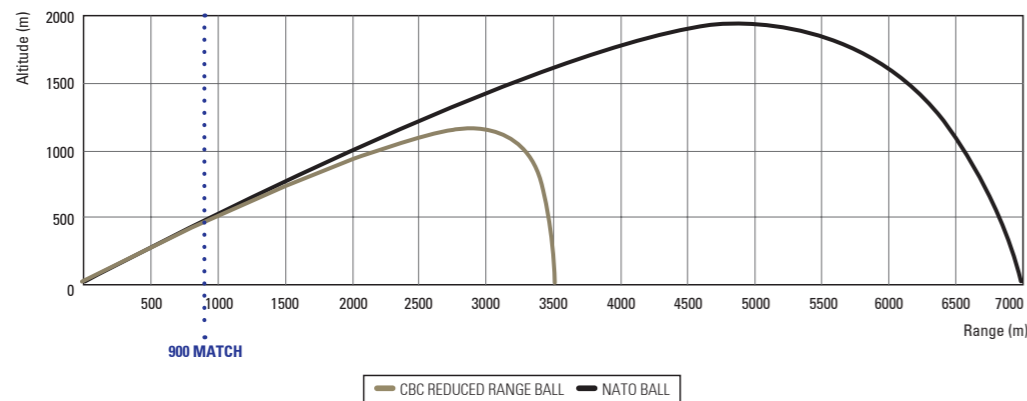

REDUCED RANGE

INTRODUCTION

CBC Reduced Range (RR) ammunition was designed for training in space constrained firing ranges and sensitive populated surroundings. By reducing the overall Safety Danger Zone (SDZ), the technology allows for training exercises closer to the quarters, with greater logistic efficiency and range availability. It is also applicable for operational use, while mitigating the risk of collateral damage.

CBC .50 cal RR Ball and Tracer comply with 7.62 x 51 mm M80 safety template, with maximum range not exceeding 3.500 m, or half of the maximum range comparing to the standard .50 NATO Ball ammunition. Both RR Ball and Tracer have matching ballistic trajectories with standard .50 NATO Ball up to 900 m (figure 1).

The product performance is achieved due to a special aerodynamic bullet design, that causes the projectile's spin velocity to decrease during flight, progressively reducing its gyroscopic and dynamic stability.

The CBC .50 cal RR cartridges were successfully tested against the complete NATO qualification program and have been fielded by several NATO and allied countries.

Figure 1 - Maximum range comparison between .50 caliber (RR) and .50 NATO caliber.